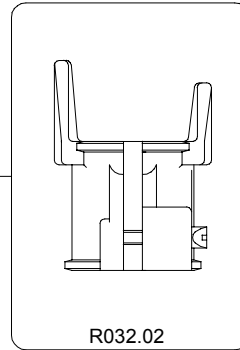

VERSIONE: 004  
DEL: 1999-08-24

\* For rubber feet with inner hole dm.16,5mm

If your rubber feet have an inner hole dm.43mm, order complete kit cod. R032.10

\* For rubber feet with inner hole dm.16,5mm

If your rubber feet have an inner hole dm.33mm, order complete kit cod. R032.09