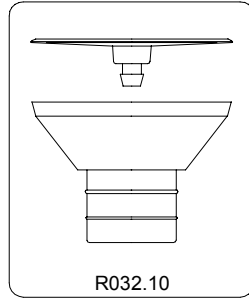

VERSIONE: 004  
DEL: 1999-08-24

\* For rubber feet with inner hole dm.16,5mm

If your rubber feet have an inner hole dm.43mm, order complete kit cod. R032.10

\* For rubber feet with inner hole dm.16,5mm

If your rubber feet have an inner hole dm.33mm, order complete kit cod. R032.09