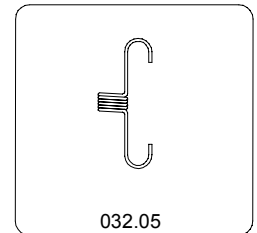

VERSIONE: 004  
DEL: 1999-08-24

\* For rubber feet with inner hole dm.16,5mm

If your rubber feet have an inner hole dm.43mm, order complete kit cod. R032.10

\* For rubber feet with inner hole dm.16,5mm

If your rubber feet have an inner hole dm.33mm, order complete kit cod. R032.09