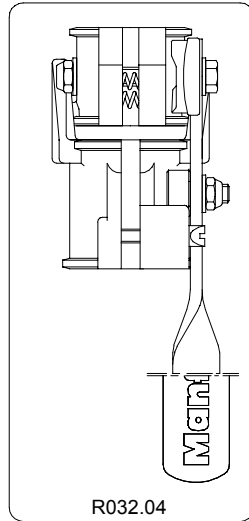

VERSIONE: 004  
DEL: 1999-08-24

\* For rubber feet with inner hole dm.16,5mm

If your rubber feet have an inner hole dm.43mm, order complete kit cod. R032.10

\* For rubber feet with inner hole dm.16,5mm

If your rubber feet have an inner hole dm.33mm, order complete kit cod. R032.09