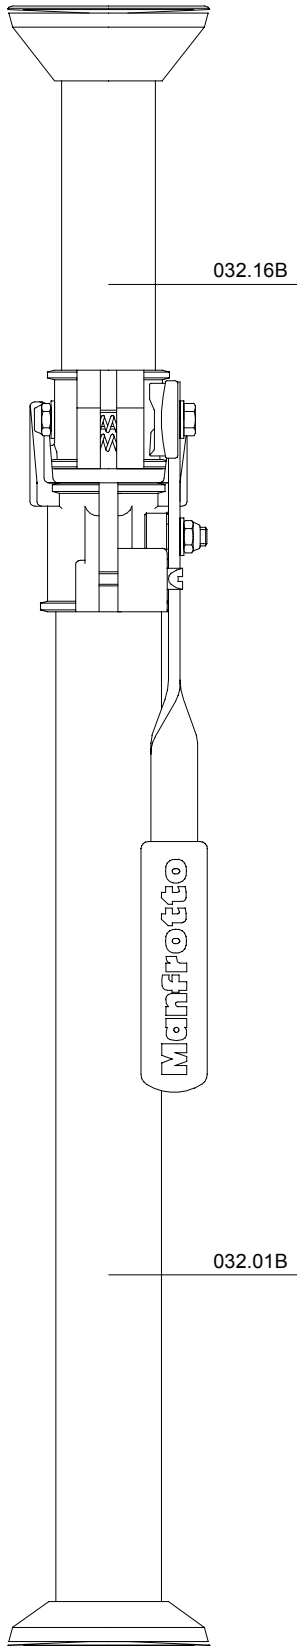

VERSIONE: 004  
DEL: 1999-08-24

\* For rubber feet with inner hole dm.16,5mm

If your rubber feet have an inner hole dm.43mm, order complete kit cod. R032.10

\* For rubber feet with inner hole dm.16,5mm

If your rubber feet have an inner hole dm.33mm, order complete kit cod. R032.09