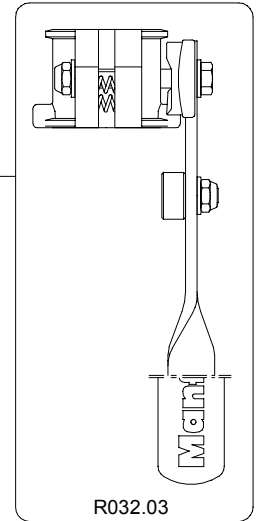

VERSIONE: 004  
DEL: 1999-08-24

\* For rubber feet with inner hole dm.16,5mm

If your rubber feet have an inner hole dm.43mm, order complete kit cod. R032.10

\* For rubber feet with inner hole dm.16,5mm

If your rubber feet have an inner hole dm.33mm, order complete kit cod. R032.09