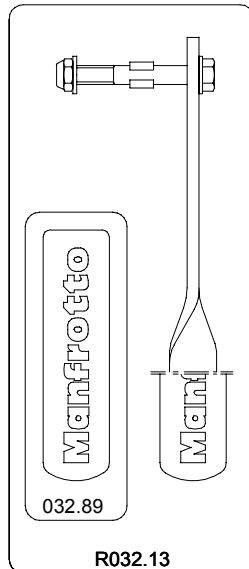

VERSIONE: 004  
DEL: 1999-08-24

\* For rubber feet with inner hole dm.16,5mm

If your rubber feet have an inner hole dm.43mm, order complete kit cod. R032.10

\* For rubber feet with inner hole dm.16,5mm

If your rubber feet have an inner hole dm.33mm, order complete kit cod. R032.09