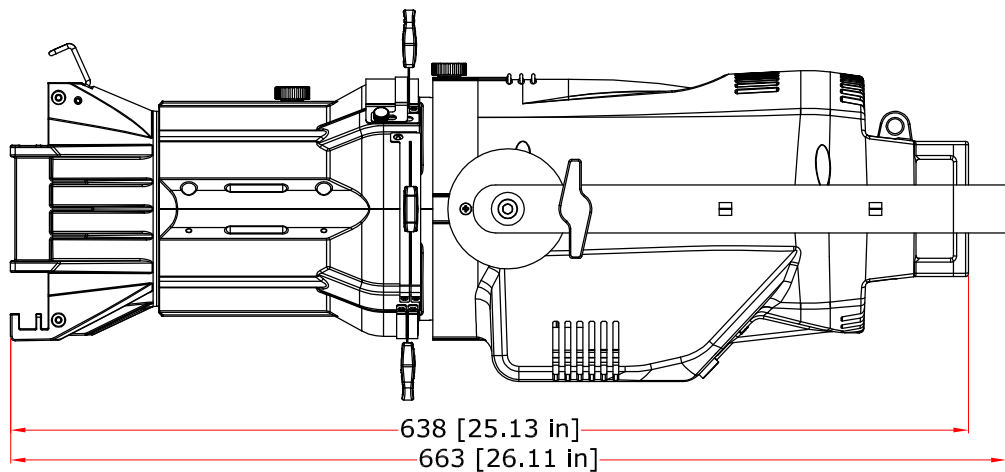

All dimensions are in mm/in

		Drawing number	
Title ECLIPSEFS		Draw description	
Date 26-08-2017	Revision N. 001	Sheet 01	of 01
Checked			
Duplication of this drawing, either full or in part, is strictly prohibited without prior written authorization of Prolights			