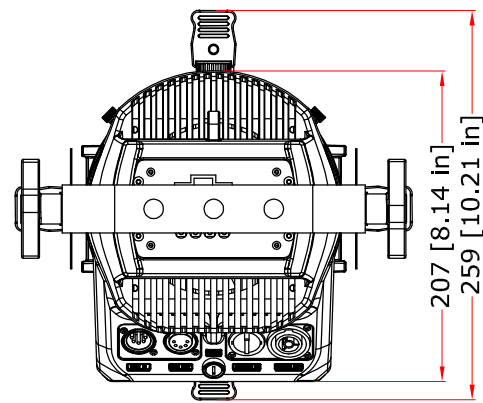

All dimensions are in mm/in

		Drawing number	
Title ECLIPSEFS		Draw description	
Date 26-08-2017	Revision N. 001	Sheet 01	of 01
Checked			
Duplication of this drawing, either full or in part, is strictly prohibited without prior written authorization of Prolights			