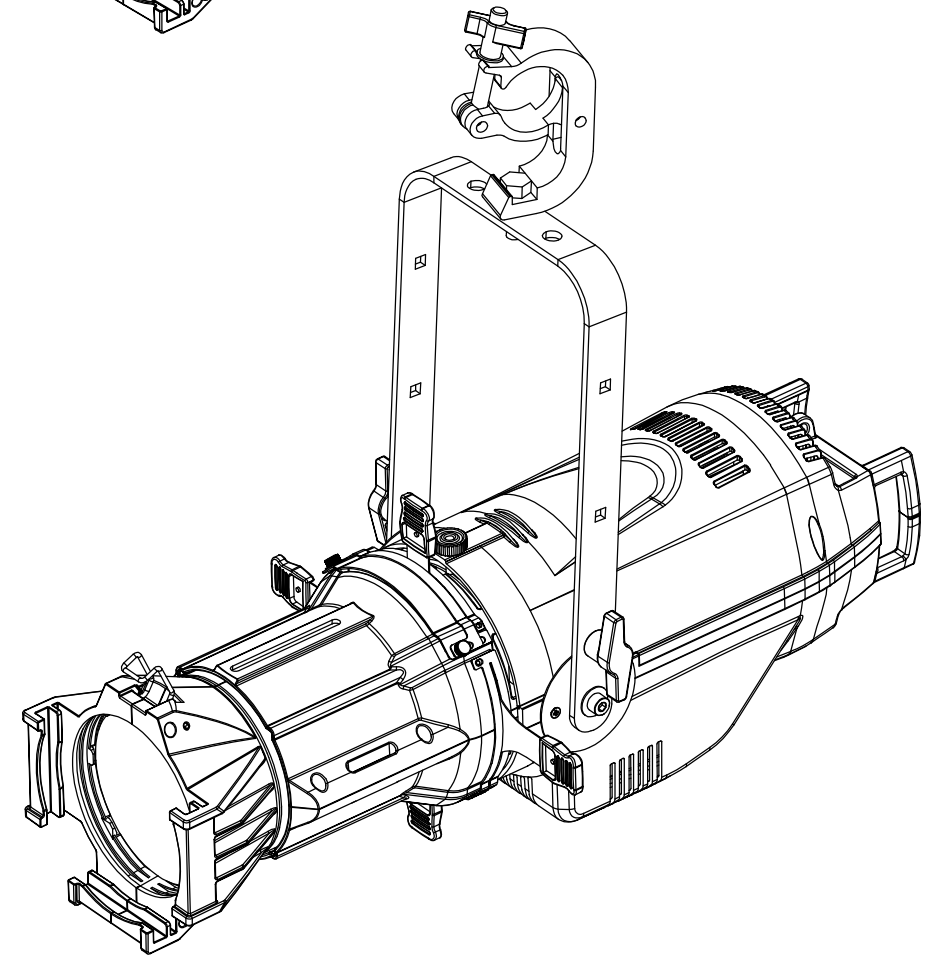

All dimensions are in mm/in

		Drawing number	
Title ECLIPSEFS		Draw description	
Date 26-08-2017	Revision N. 001	Sheet 01	of 01
Checked			
Duplication of this drawing, either full or in part, is strictly prohibited without prior written authorization of Prolights			