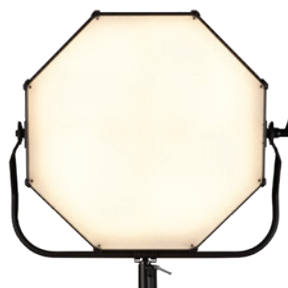

Key Features

- Comparable to a traditional 6kW fixture
- Up to 26,700 lumens
- Variable white – 2,800K to 6,000K
- Only 8kg / 17.6lb
- No fans, no noise
- Smooth, soft uniform beam
- Variable PWM flicker-free operation
- Multiple hanging options
- Wireless DMX / RDM
- Superior unit-to-unit consistency

Manual yoke