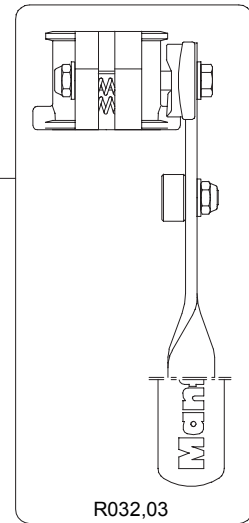

2005-09-30

ART. 032PC

\* For rubber feet with inner hole dm.16,5mm

If your rubber feet have an inner hole dm.43mm, order complete kit cod. R032,10

R032,02

R032,03

R032,17  
set of 5

R032,90AV  
set of 5

R032,08

R032,05

\* For rubber feet with inner hole dm.16,5mm

If your rubber feet have an inner hole dm.33mm, order complete kit cod. R032,09

R032,09

ART. 032PC