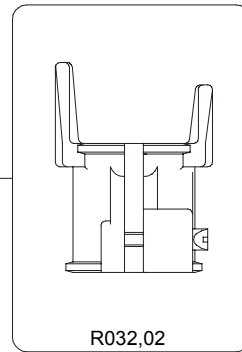

2005-09-30

ART. 032PC

\* For rubber feet with inner hole dm.16,5mm

If your rubber feet have an inner hole dm.43mm, order complete kit cod. R032,10

R032,02

R032,03

R032,17  
set of 5

R032,90AV  
set of 5

R032,08

R032,05

\* For rubber feet with inner hole dm.16,5mm

If your rubber feet have an inner hole dm.33mm, order complete kit cod. R032,09

R032,09

ART. 032PC