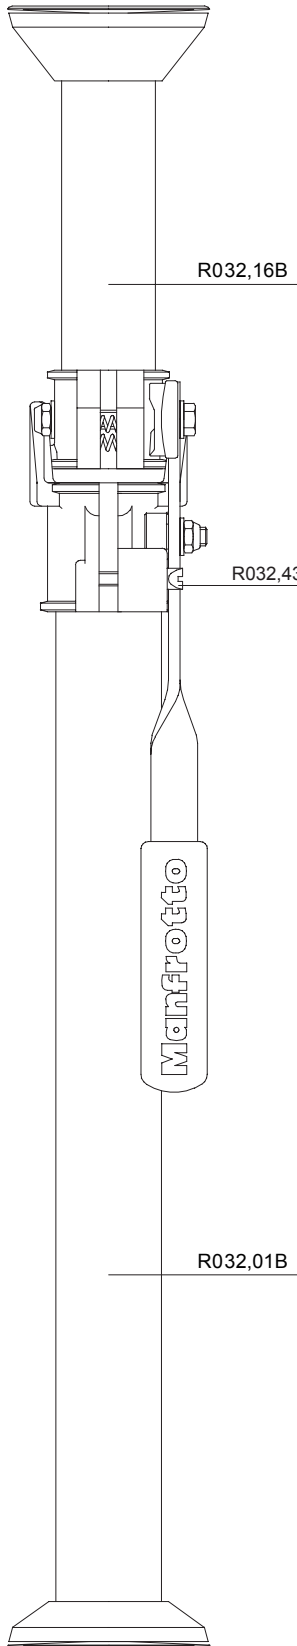

2005-09-30

ART. 032PC

\* For rubber feet with inner hole dm.16,5mm

If your rubber feet have an inner hole dm.43mm, order complete kit cod. R032,10

R032,02

R032,03

R032,17  
set of 5

R032,90AV  
set of 5

R032,08

R032,05

\* For rubber feet with inner hole dm.16,5mm

If your rubber feet have an inner hole dm.33mm, order complete kit cod. R032,09

R032,09

ART. 032PC