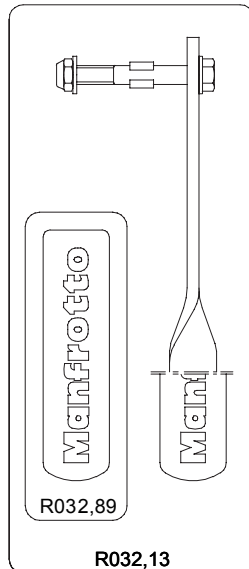

2005-09-30

ART. 032PC

\* For rubber feet with inner hole dm.16,5mm

If your rubber feet have an inner hole dm.43mm, order complete kit cod. R032,10

R032,02

R032,03

R032,17  
set of 5

R032,90AV  
set of 5

R032,08

R032,05

\* For rubber feet with inner hole dm.16,5mm

If your rubber feet have an inner hole dm.33mm, order complete kit cod. R032,09

R032,09

ART. 032PC