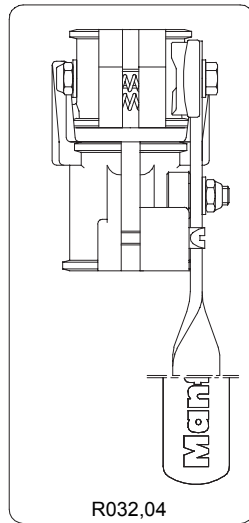

2005-09-30

ART. 032PC

\* For rubber feet with inner hole dm.16,5mm

If your rubber feet have an inner hole dm.43mm, order complete kit cod. R032,10

R032,02

R032,03

R032,17  
set of 5

R032,90AV  
set of 5

R032,08

R032,05

\* For rubber feet with inner hole dm.16,5mm

If your rubber feet have an inner hole dm.33mm, order complete kit cod. R032,09

R032,09

ART. 032PC