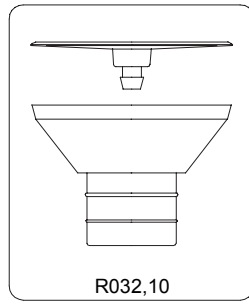

2005-09-30

ART. 032PC

\* For rubber feet with inner hole dm.16,5mm

If your rubber feet have an inner hole dm.43mm, order complete kit cod. R032,10

R032,02

R032,03

R032,17  
set of 5

R032,90AV  
set of 5

R032,08

R032,05

\* For rubber feet with inner hole dm.16,5mm

If your rubber feet have an inner hole dm.33mm, order complete kit cod. R032,09

R032,09

ART. 032PC