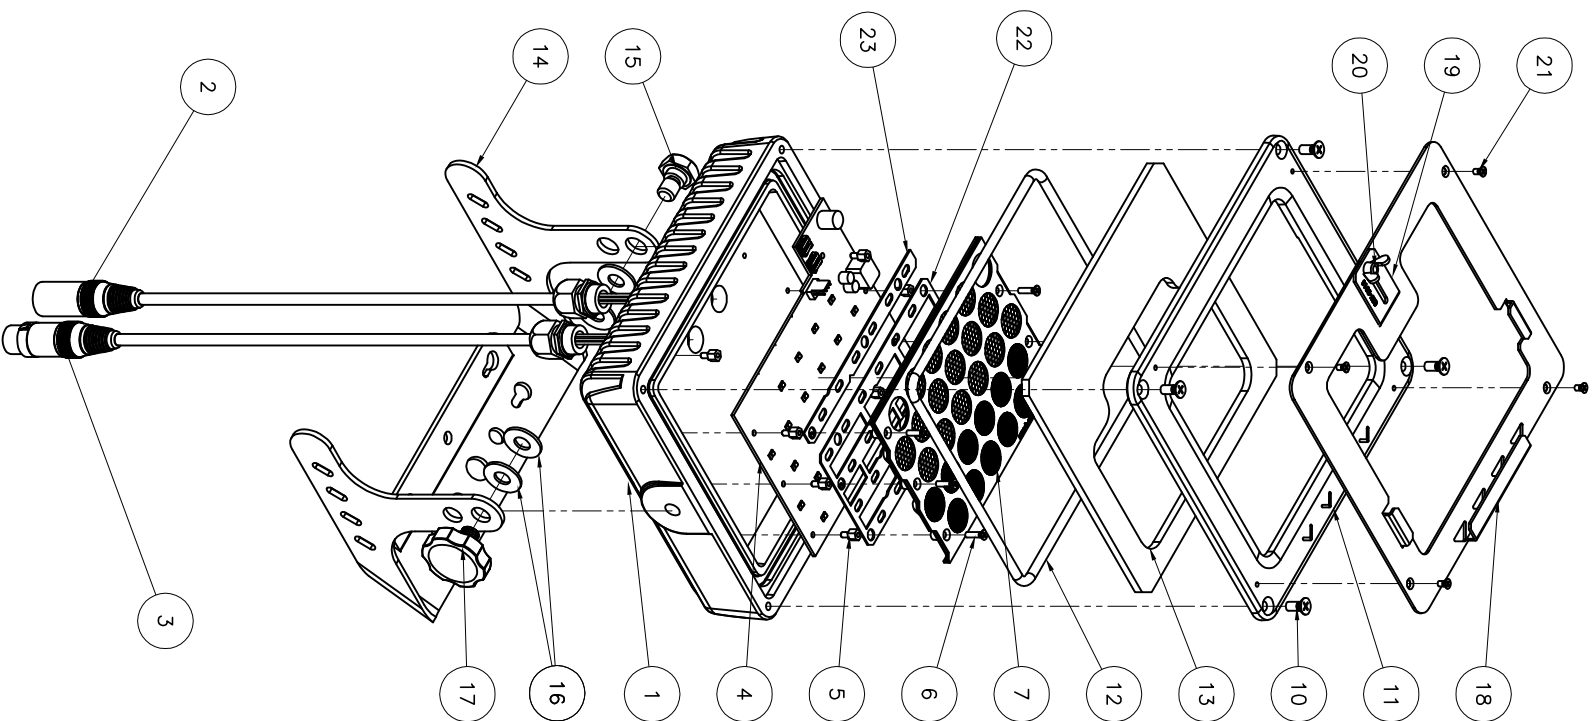

STUDIO FORCE D COMPACT

23	PLATE SPACER PCB-LENSES 1/4PLATE	622-0312	1
22	PLATE SPACER PCB-LENSES	622-0312C	1
21	SCREW M3x6 FH PLPS BLK	430-1106-0	4
20	WING NUT M4 BLK Zn	440-3509-0	1
19	PLATE LOCK ACCESSORIES COMPACT	627-0016	1
18	PLATE ACCESSORIES COMPACT	627-0015	1
17	THUMB SCREW M10x12 SS	900-0055	1
16	WASHER FLAT BLACK/GREEN 3/8IDx7/8ODx1/16THK C4324	338-2187-5	4
15	SHOULDER SCREW COMPACT	627-0013	1
14	YOKE FORCE COMPACT	627-0005	1
13	GLASS COMPACT SILKSCREENED	627-0024	1
12	O-RING SILICONE 70 DURO ASS68-368	900-0715	1
11	COVER CASTING	627-0008	1
10	SCREW M5x12 SS FH PLPS BLK	450-1112-0	4
9	SCREW M6x10 SS BTN HEAD TORX SECURITY	900-0124	1
8	ORING 5mm RUBBER BLK	450-5515-8	1
7	S/A LENS HOLDER 28 VN/M	627-0023	1
6	SCREW M3x12 FH PLPS BLK	430-1112-0	5
5	STD OFF M3 NUTx5, SCREW M3x6	430-4105-1	9
4	PCB COMPLETE LED ENGINE 627 CW	627-0029	1
3	TAIL XLR4 FL 2FT	627-0011	1
2	TAIL XLR4 ML 2FT	627-0012	1
1	CASTING CBK MACHINED BLACK	627-0009	1
ITEM	DESCRIPTION	PART#	QTY

Parts List

DISCLAIMER: Dimensions and illustrative drawings contained herein are accurate to the company's knowledge at the time of printing, however specifications are subject to change without notice