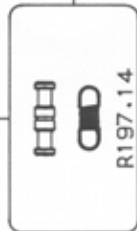

VERSIONE: 002
DEL: 04-11-97

R297.40

* BASE WITHOUT BUSHING ORDER CODE: R197.96

* OLD VERSION SPIDER ORDER CODE: E197.502Z