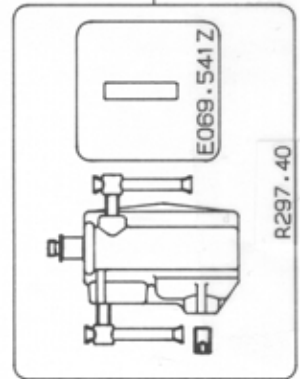

VERSIONE: 002
DEL: 04-11-97

R297.40

* BASE WITHOUT BUSHING ORDER CODE: R197.96

* OLD VERSION SPIDER ORDER CODE: E197.502Z