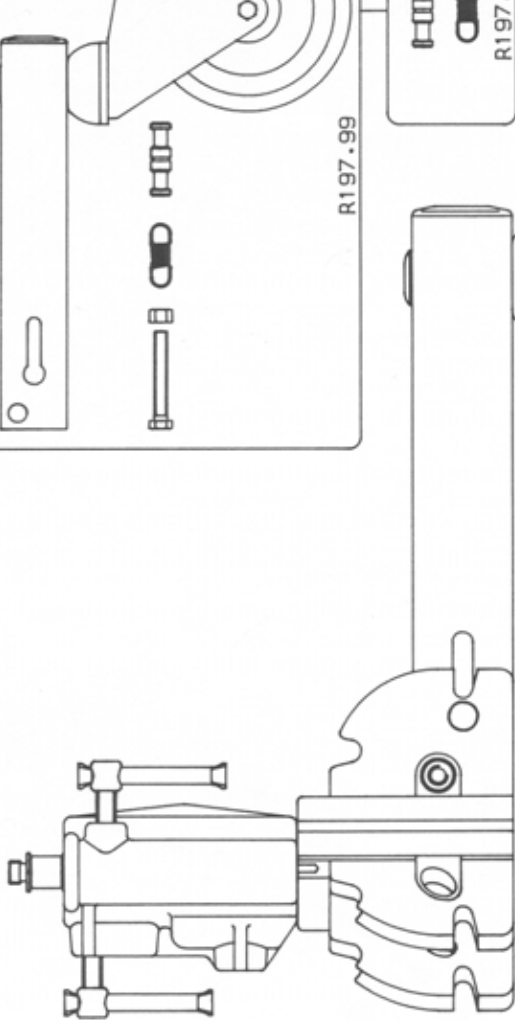

VERSIONE: 002
DEL: 04-11-97

R297.40

* BASE WITHOUT BUSHING ORDER CODE: R197.96

* OLD VERSION SPIDER ORDER CODE: E197.502Z