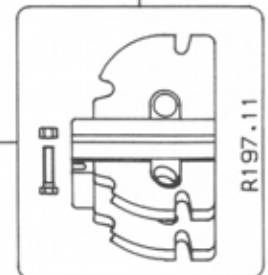

VERSIONE: 002
DEL: 04-11-97

R297.40

* BASE WITHOUT BUSHING ORDER CODE: R197.96

* OLD VERSION SPIDER ORDER CODE: E197.502Z