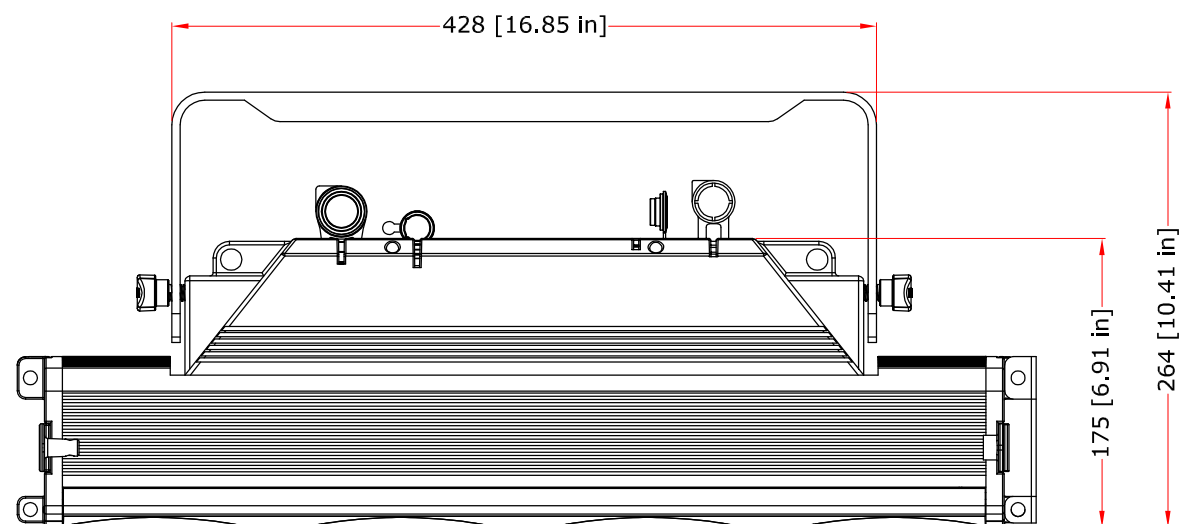

All dimensions are in mm/in

hanging bracket - top view

		Drawing number	
Title ARENACOB4		Draw description	
Date 26-08-2016	Revision N. 001	Sheet 01	of 01
Checked			
Duplication of this drawing, either full or in part, is strictly prohibited without prior written authorization of Prolights			