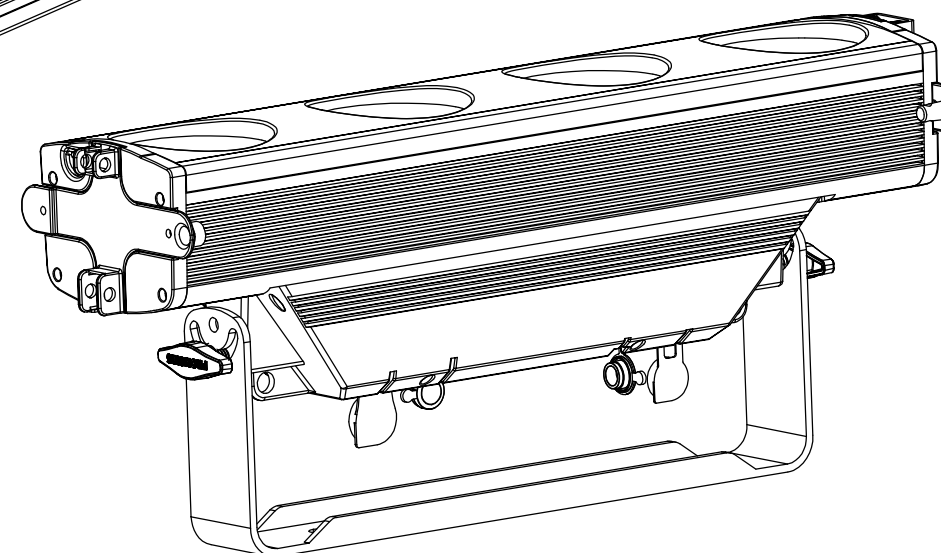

All dimensions are in mm/in

hanging bracket - top view

		Drawing number	
Title ARENACOB4		Draw description	
Date 26-08-2016	Revision N. 001	Sheet 01	of 01
Checked			
Duplication of this drawing, either full or in part, is strictly prohibited without prior written authorization of Prolights			