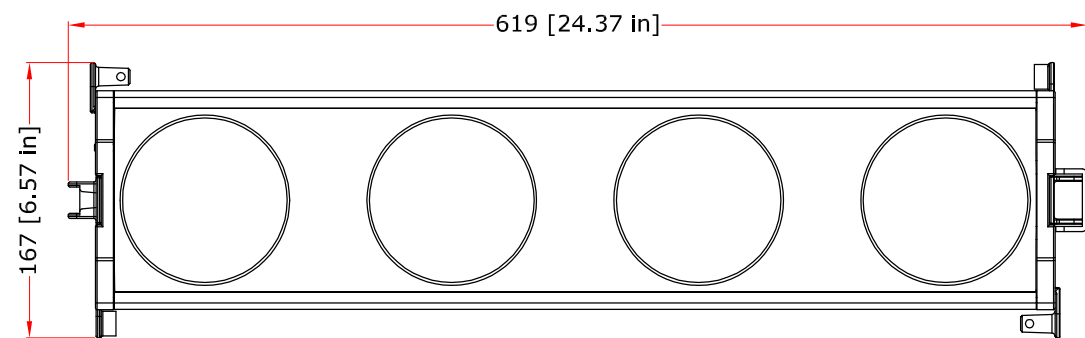

All dimensions are in mm/in

hanging bracket - top view

		Drawing number	
Title ARENACOB4		Draw description	
Date 26-08-2016	Revision N. 001	Sheet 01	of 01
Checked			
Duplication of this drawing, either full or in part, is strictly prohibited without prior written authorization of Prolights			