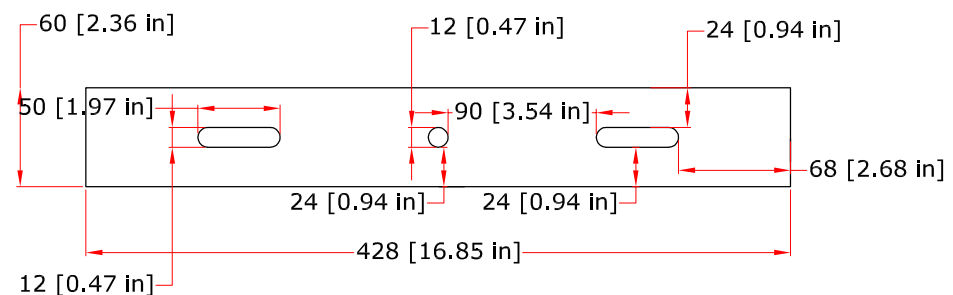

All dimensions are in mm/in

hanging bracket - top view

		Drawing number	
Title ARENACOB4		Draw description	
Date 26-08-2016	Revision N. 001	Sheet 01	of 01
Checked			
Duplication of this drawing, either full or in part, is strictly prohibited without prior written authorization of Prolights			