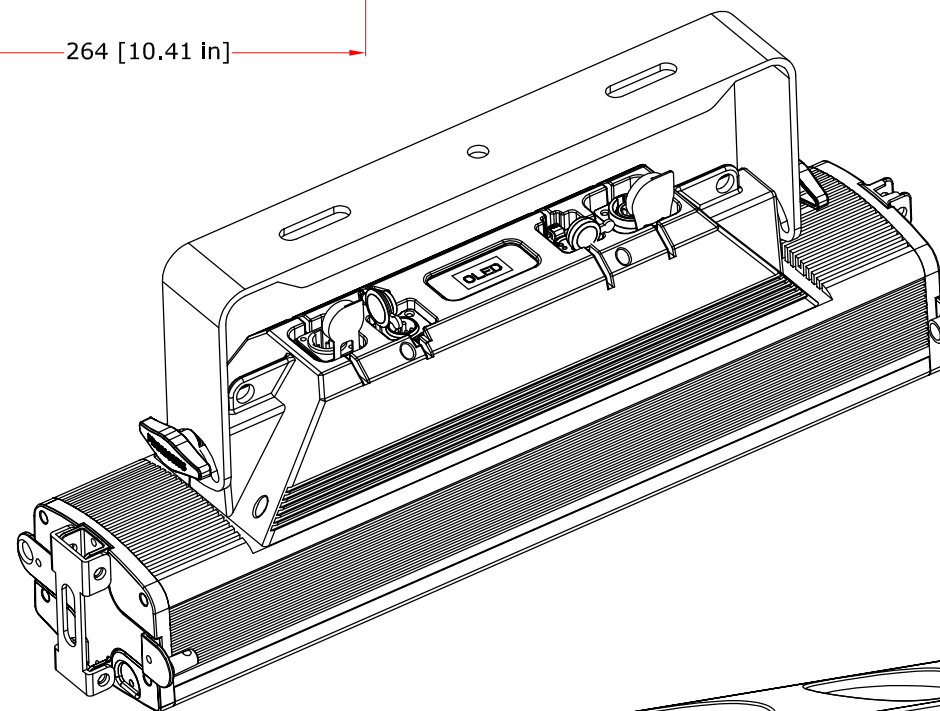

All dimensions are in mm/in

hanging bracket - top view

		Drawing number	
Title ARENACOB4		Draw description	
Date 26-08-2016	Revision N. 001	Sheet 01	of 01
Checked			
Duplication of this drawing, either full or in part, is strictly prohibited without prior written authorization of Prolights			