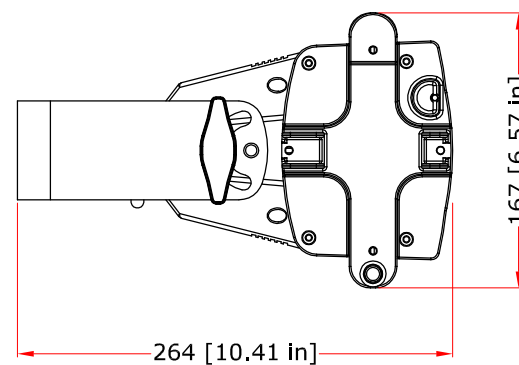

All dimensions are in mm/in

hanging bracket - top view

		Drawing number	
Title ARENACOB4		Draw description	
Date 26-08-2016	Revision N. 001	Sheet 01	of 01
Checked			
Duplication of this drawing, either full or in part, is strictly prohibited without prior written authorization of Prolights			