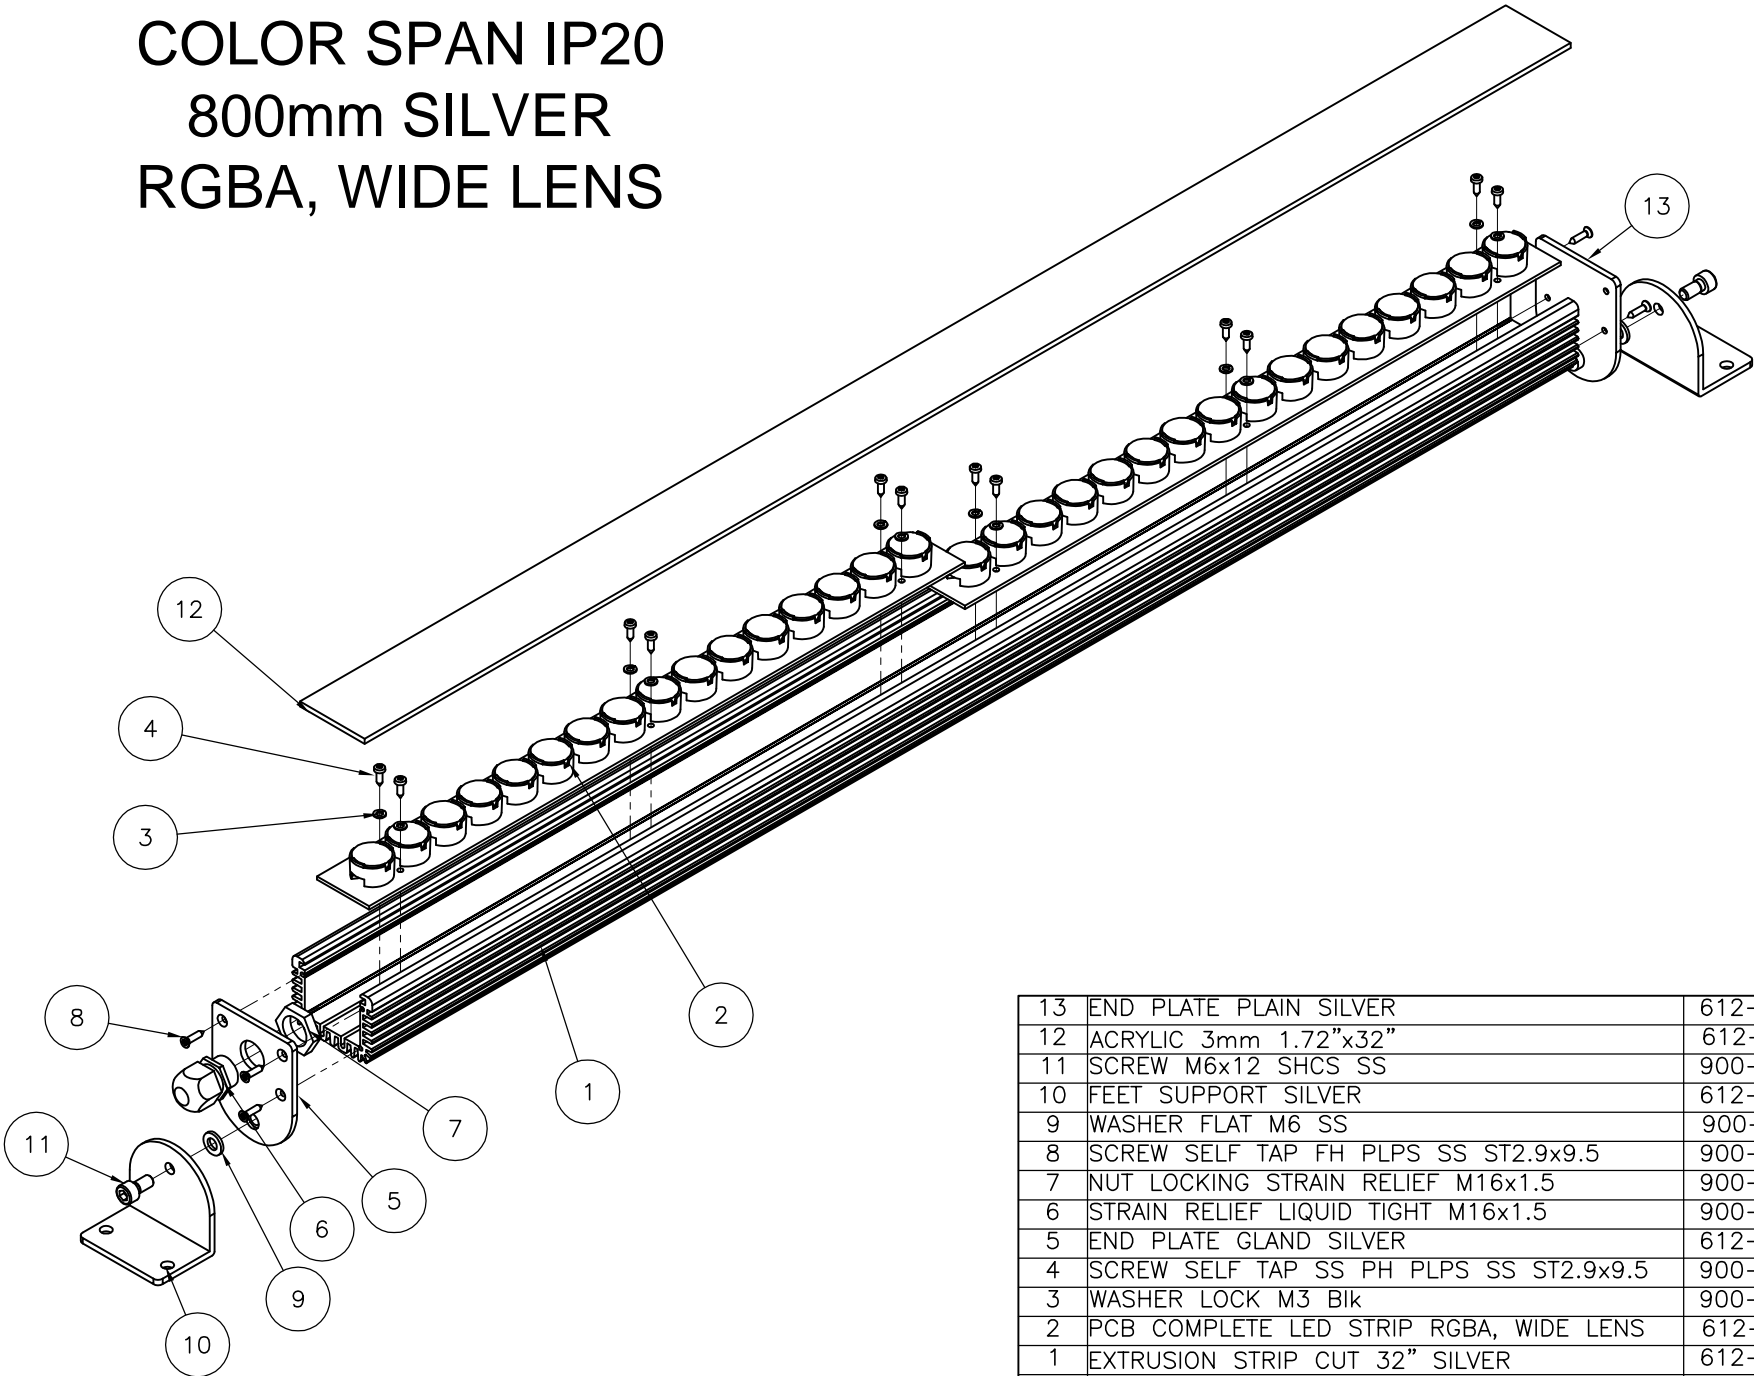

COLOR SPAN IP20  
 800mm SILVER  
 RGBA, WIDE LENS

13	END PLATE PLAIN SILVER	612-0005	1
12	ACRYLIC 3mm 1.72"x32"	612-0011	1
11	SCREW M6x12 SHCS SS	900-0058	2
10	FEET SUPPORT SILVER	612-0007	2
9	WASHER FLAT M6 SS	900-0201	2
8	SCREW SELF TAP FH PLPS SS ST2.9x9.5	900-0053	7
7	NUT LOCKING STRAIN RELIEF M16x1.5	900-5187	1
6	STRAIN RELIEF LIQUID TIGHT M16x1.5	900-5186	1
5	END PLATE GLAND SILVER	612-0006	1
4	SCREW SELF TAP SS PH PLPS SS ST2.9x9.5	900-0054	12
3	WASHER LOCK M3 BIK	900-0204	12
2	PCB COMPLETE LED STRIP RGBA, WIDE LENS	612-0201	2
1	EXTRUSION STRIP CUT 32" SILVER	612-0009	1
ITEM	DESCRIPTION	PART#	QTY
Parts List			