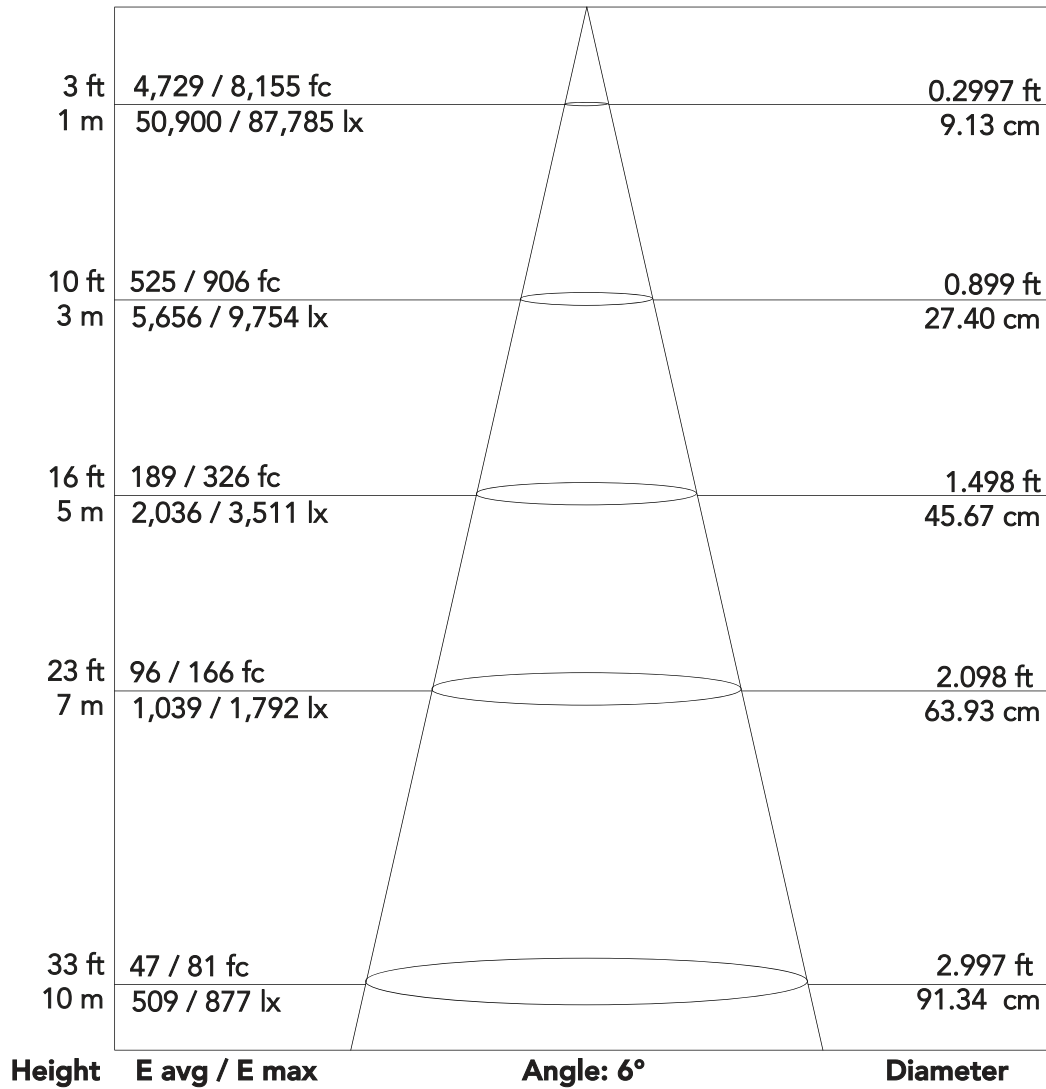

PixieWASH - FULL (6°)

60 W single source compact and zoomable LED wash luminaire

Photometrics Diagram

Flux out: 439 lm

Note: the Curves indicate the illuminated area and the average illumination when the luminaire is at different distance

PixieWASH - FULL (45°)

60 W single source compact and zoomable LED wash luminaire

Photometrics Diagram

Flux out: 627 lm

Note: the Curves indicate the illuminated area and the average illumination when the luminaire is at different distance