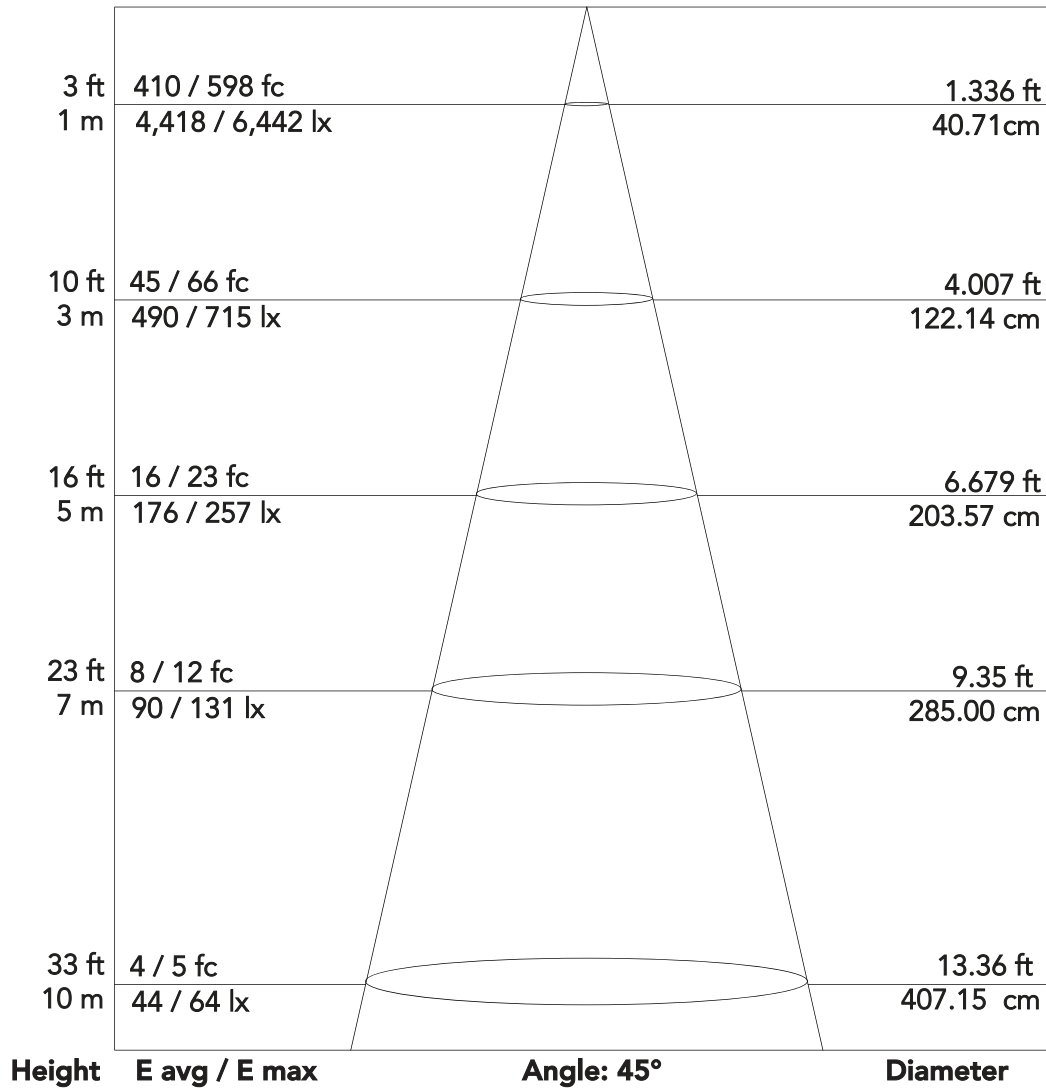

PixieWASH - FULL (6°)

60 W single source compact and zoomable LED wash luminaire

Photometrics Diagram

Flux out: 439 lm

Note: the Curves indicate the illuminated area and the average illumination when the luminaire is at different distance

PixieWASH - FULL (45°)

60 W single source compact and zoomable LED wash luminaire

Photometrics Diagram

Flux out: 627 lm

Note: the Curves indicate the illuminated area and the average illumination when the luminaire is at different distance