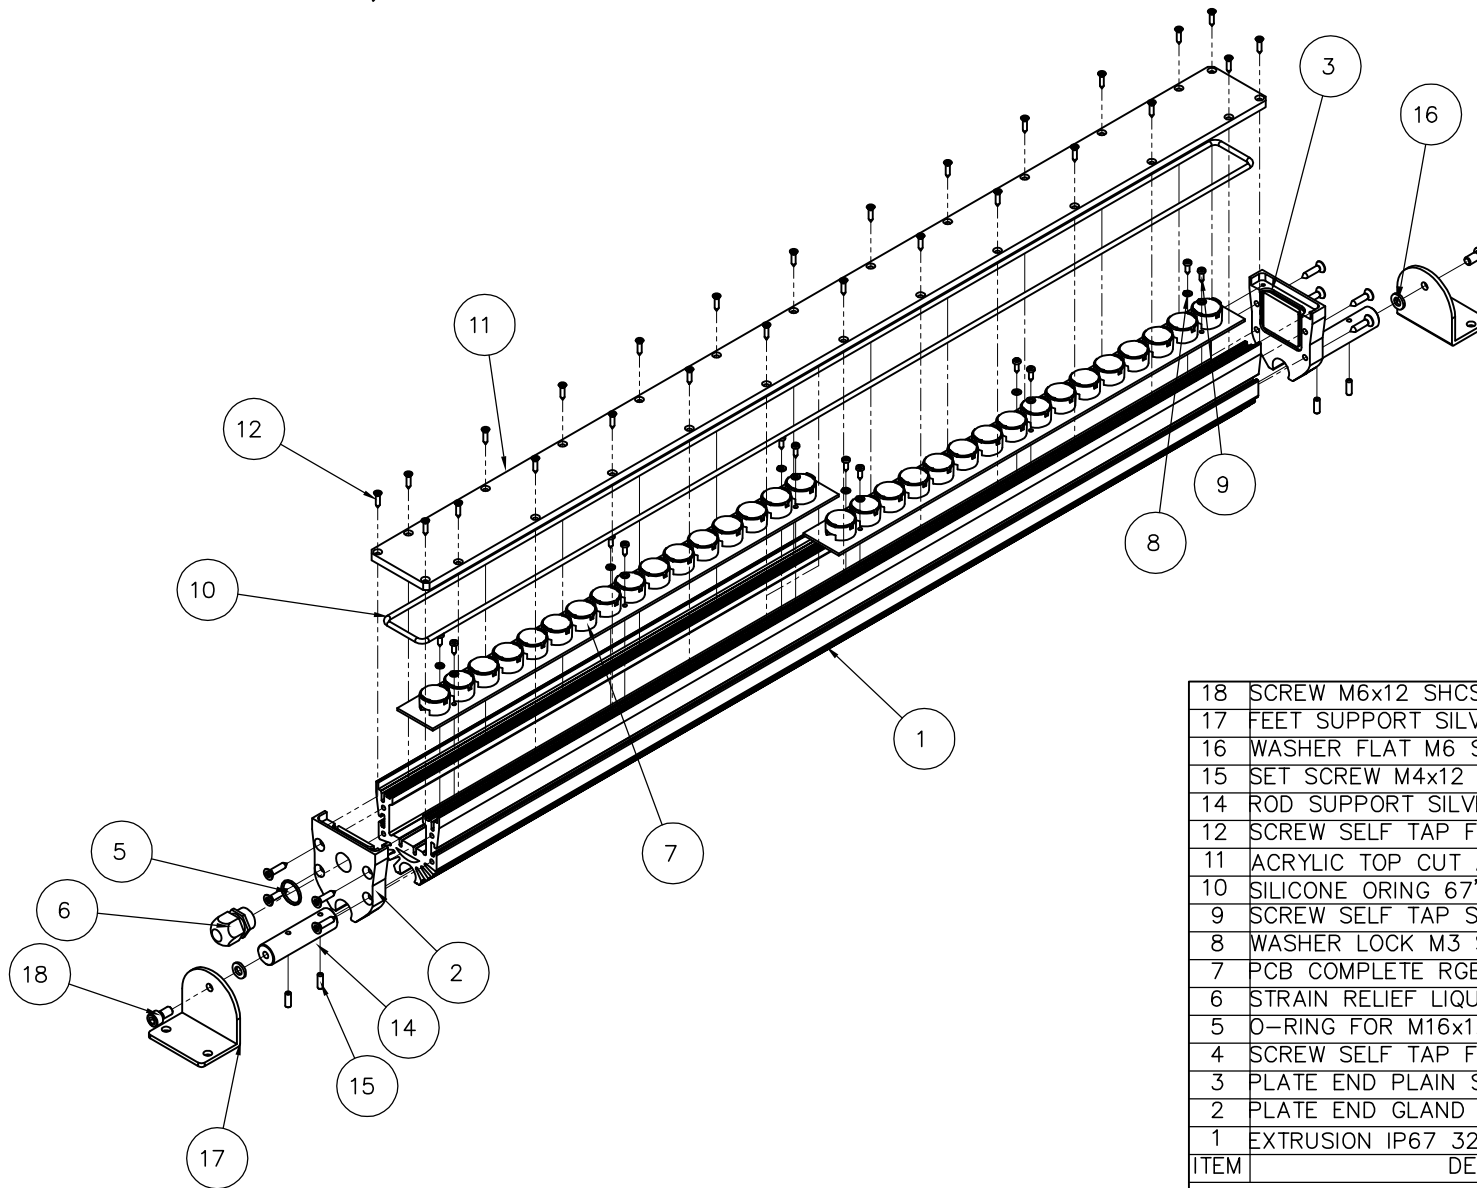

# COLOR SPAN IP67 800mm SILVER RGBA, WIDE LENS

18	SCREW M6x12 SHCS SS	900-0058	2
17	FEET SUPPORT SILVER	612-0007	2
16	WASHER FLAT M6 SS	900-0201	2
15	SET SCREW M4x12 CUP POINT HS SS	900-0063	4
14	ROD SUPPORT SILVER	613-0038	2
12	SCREW SELF TAP FH PLPS SS ST2.9x13	900-0059	26
11	ACRYLIC TOP CUT AND MACHINED 32"	613-0031	1
10	SILICONE ORING 67"LG(21.2"ID)	613-0041	1
9	SCREW SELF TAP SS PH PLPS SS ST2.9x9.5	900-0054	12
8	WASHER LOCK M3 SS	900-0216	12
7	PCB COMPLETE RGBA, WIDE LENS	612-0201	2
6	STRAIN RELIEF LIQUID TIGHT M16x1.5	900-5186	1
5	O-RING FOR M16x1.5 STRAIN RELIEF	900-5188	1
4	SCREW SELF TAP FH PLPS SS ST4.2x19	900-0060	8
3	PLATE END PLAIN SILVER	613-0034	1
2	PLATE END GLAND SILVER	613-0035	1
1	EXTRUSION IP67 32" SILVER	613-0011	1
ITEM	DESCRIPTION	PART#	QTY
Parts List			