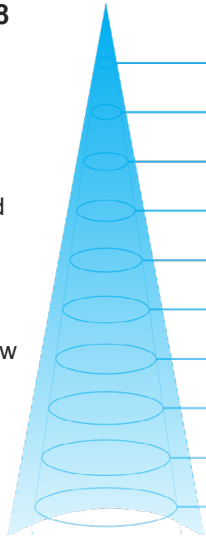

Chroma-Q®

Fixture photometric table

Fixture model
Color Force II Plus 48
Field: 54°
Beam: 26°
Magnification (mf): 0.46 x
Candelas: 67500 Cd
Lumens: 18400 lm
Watts: 426 w
Lumen/w: 158.5 lm/w
CRI Ra: 92
TM-30 Rf / Rg: 88 / 105
Duv: -0.0012

Throw Distance		Field Spread		Beam Spread		Full On	
m	ft	m	ft	m	ft	Lux	Footcandle
1.00 m	3.3 ft	1.0 m	3.3 ft	0.5 m	1.5 ft	67500 lx	6271 fc
1.53 m	5.0 ft	1.6 m	5.1 ft	0.7 m	2.3 ft	28835 lx	2679 fc
3.05 m	10.0 ft	3.1 m	10.2 ft	1.4 m	4.6 ft	7256 lx	674 fc
3.95 m	13.0 ft	4.0 m	13.2 ft	1.8 m	6.0 ft	4326 lx	402 fc
4.56 m	15.0 ft	4.6 m	15.2 ft	2.1 m	6.9 ft	3246 lx	302 fc
6.10 m	20.0 ft	6.2 m	20.4 ft	2.8 m	9.2 ft	1814 lx	169 fc
6.85 m	22.5 ft	7.0 m	22.9 ft	3.2 m	10.4 ft	1439 lx	134 fc
7.63 m	25.0 ft	7.8 m	25.5 ft	3.5 m	11.6 ft	1159 lx	108 fc
9.15 m	30.0 ft	9.3 m	30.6 ft	4.2 m	13.9 ft	806 lx	75 fc
10.07 m	33.0 ft	10.3 m	33.7 ft	4.6 m	15.3 ft	666 lx	62 fc