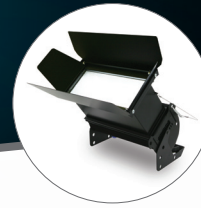

Chroma-Q™ Studio Force D XT 12

Ultra Bright Daylight White LED Fixture

Utilising the same core technologies as the innovative Chroma-Q™ Studio Force™ D 12 daylight white LED fixture, the new Studio Force D XT 12 is an ultra bright, higher-output version that provides a blistering 15,000 lumens output. Specifically designed for TV, film, touring, exhibitions, corporate events and theatre lighting applications, the Studio Force D XT 12 is perfect for evenly washing large areas, complemented by its smooth, theatrical grade dimming. At only 335mm / 1ft* long, the unit is ideal for floor, wall, stand or truss mounting.

Over 50% More Output

Utilising the very latest generation of LED and optics, the Studio Force D XT 12 offers an extreme output of 15,000 lumens - over 50% brighter than the original Studio Force D 12 (6,000 lumens).

Multi-purpose

The Studio Force D XT 12 is suitable for a wide range of lighting applications, including key-lighting, uplighting, backlighting and wash applications.

Optional City Theatrical Accessories

Hidden quick release fixings and flat end plates

PowerCon and 5-pin DMX connections in and out

Key Features

- 6,100K CCT (+/- 200K) daylight white
- Extreme output – up to 15,000 lumens
- Extremely smooth, uniform wash
- Theatrical grade dimming
- Ideal for TV, film, touring, exhibitions, corporate events and theatre
- 335mm / 1ft* length ideal for floor, wall, stand or truss mounting
- Camera friendly
- PowerCon input and output for easy daisy chaining of fixtures
- Broad range of accessories available, including lightbank kit and barn door
- Flat end plates for seamless wall-washing
- Built-in power supply
- Hidden quick release fixings
- Rugged extruded aluminium body