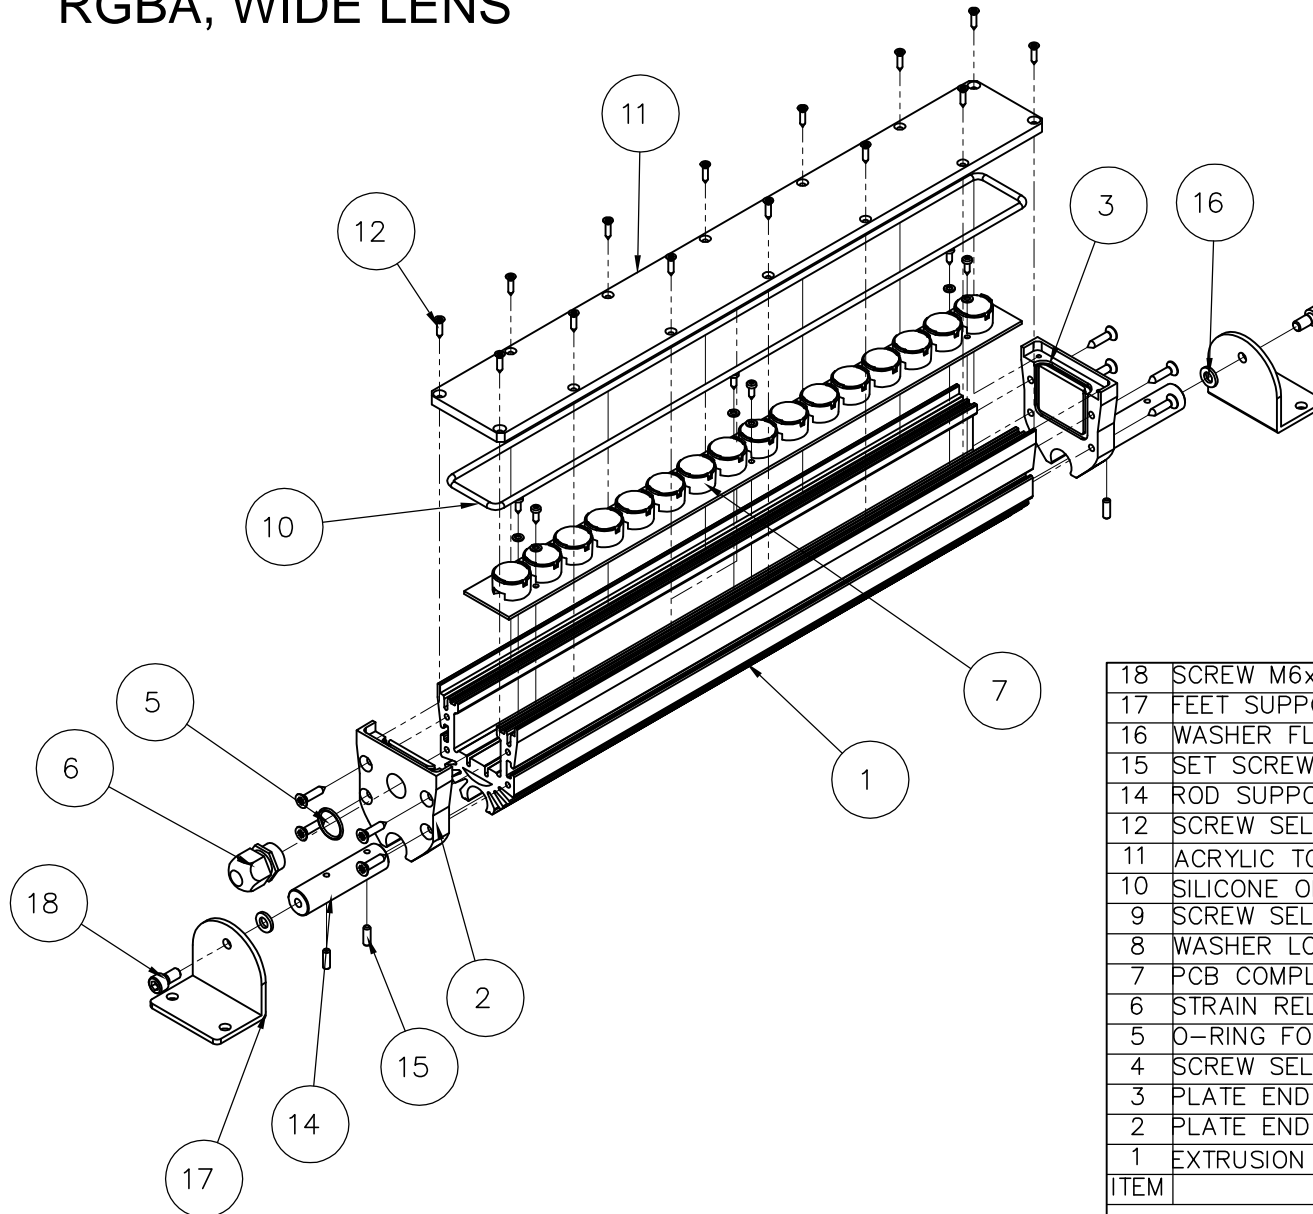

COLOR SPAN IP67

400mm SILVER

RGBA, WIDE LENS

18	SCREW M6x12 SHCS SS	900-0058	2
17	FEET SUPPORT SILVER	612-0007	2
16	WASHER FLAT M6 SS	900-0201	2
15	SET SCREW M4x12 CUP POINT HS SS	900-0063	3
14	ROD SUPPORT SILVER	613-0038	2
12	SCREW SELF TAP FH PLPS SS ST2.9x13	900-0059	14
11	ACRYLIC TOP CUT AND MACHINED 16"	613-0032	1
10	SILICONE ORING 35"LG(11"ID)	613-0042	1
9	SCREW SELF TAP SS PH PLPS SS ST2.9x9.5	900-0054	6
8	WASHER LOCK M3 SS	900-0216	6
7	PCB COMPLETE RGBA, WIDE LENS	612-0003	1
6	STRAIN RELIEF LIQUID TIGHT M16x1.5	900-5186	1
5	O-RING FOR M16x1.5 STRAIN RELIEF	900-5188	1
4	SCREW SELF TAP FH PLPS SS ST4.2x19	900-0060	8
3	PLATE END PLAIN SILVER	613-0034	1
2	PLATE END GLAND SILVER	613-0035	1
1	EXTRUSION IP67 16" SILVER	613-0021	1
ITEM	DESCRIPTION	PART#	QTY
Parts List			