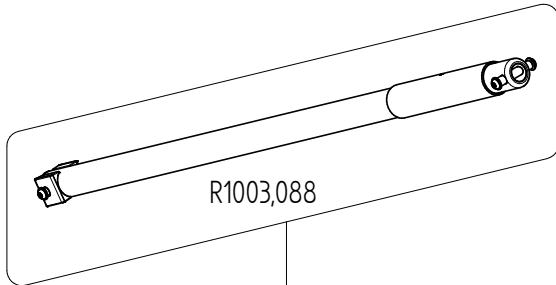

ART. B7057BASE

ART.

B7057FFBASE

R3,7250 For B7057FF (foam fill wheel)