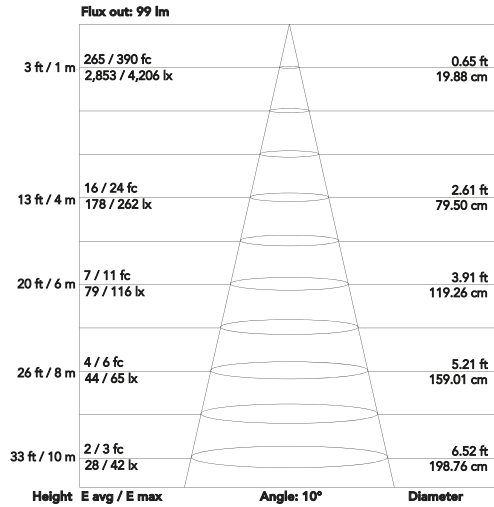

DotQ - FULL

Portable and cable free accent battery light

DotQ - White

Portable and cable free accent battery light

Photometrics