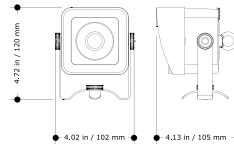

TECHNICAL DRAWING

prolightsamerica.com