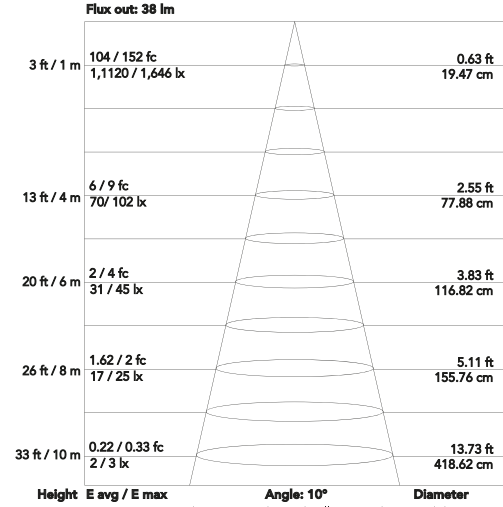

Photometrics

TECHNICAL DRAWING