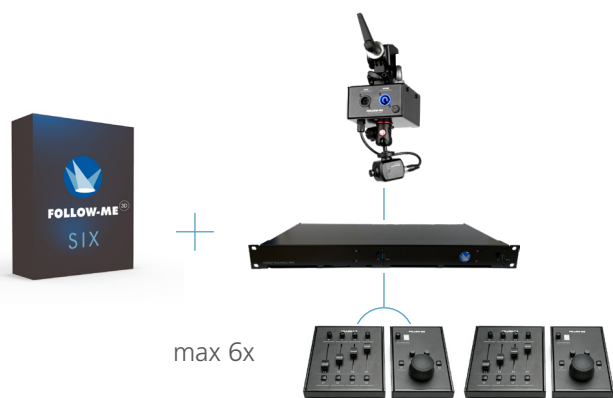

FOLLOW-ME 3D TWO SYSTEM

- Manual remote follow-spot operation
- From 1 to 2 performers simultaneously
- From 1 to 12 fixtures

Need to follow more performers or use more fixtures?

UPGRADE FROM TWO TO SIX

- Add Console Sets to track up to 6 performers simultaneously

FOLLOW-ME 3D SIX SYSTEM

- Manual remote follow-spot operation
- From 1 to 6 performers simultaneously
- Unlimited fixtures

Includes:

- ArtNet & sACN
- PSN integration

Need to follow more performers or use auto tracking?

NEW!

FOLLOW-ME TRACK-IT

Scalable auto tracking

- 1 to multiple performers - add additional tags
- Scalable performance area - add additional anchors
- Enables manual and auto tracking in one system