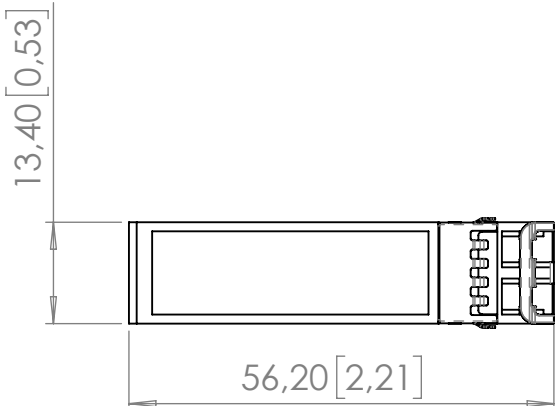

FIRST ANGLE PROJECTION

LU 90 01116

Luminex

Luminex 10GBase-SR SFP+ MMF Transceiver 850nm, 300m, LC, DMI

SCALE: 1:1

units: mm [inch]

A4

4