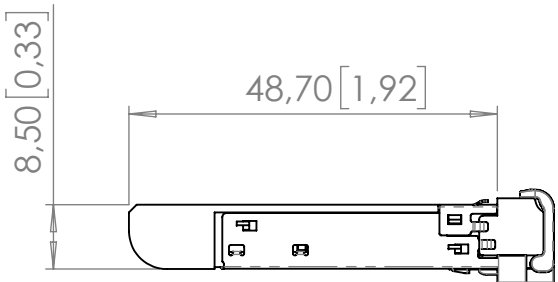

FIRST ANGLE PROJECTION

LU 90 01116

Luminex

Luminex 10GBase-SR SFP+ MMF Transceiver 850nm, 300m, LC, DMI

SCALE: 1:1

units: mm [inch]

A4

4