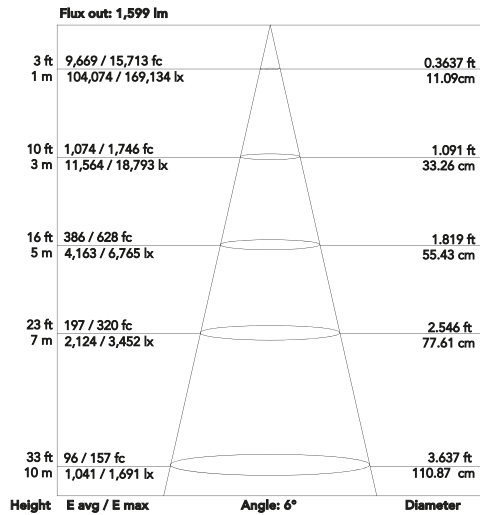

PHOTOMETRIC DATA

PixieWASHXB - FULL (6°)

PixieWASHXB - FULL (45°)

Photometrics Diagram