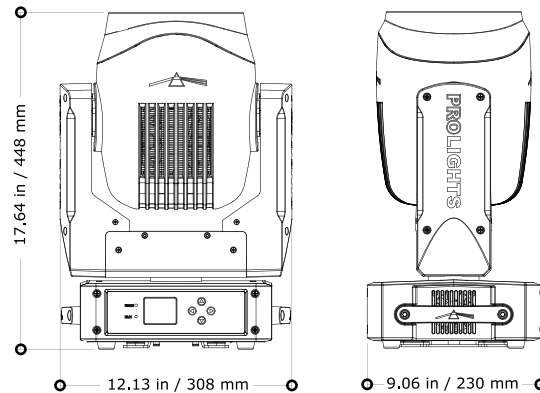

TECHNICAL DRAWING

prolightsamerica.com