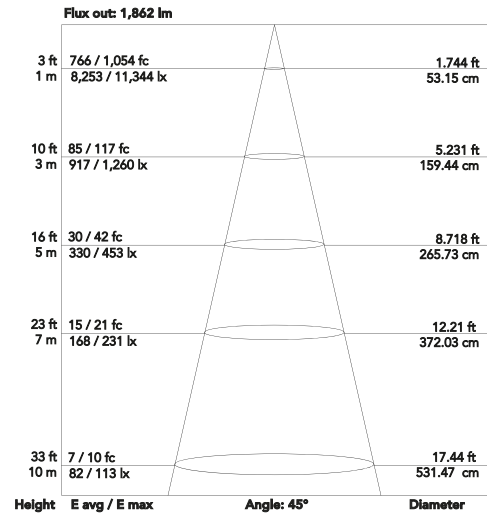

Photometrics Diagram