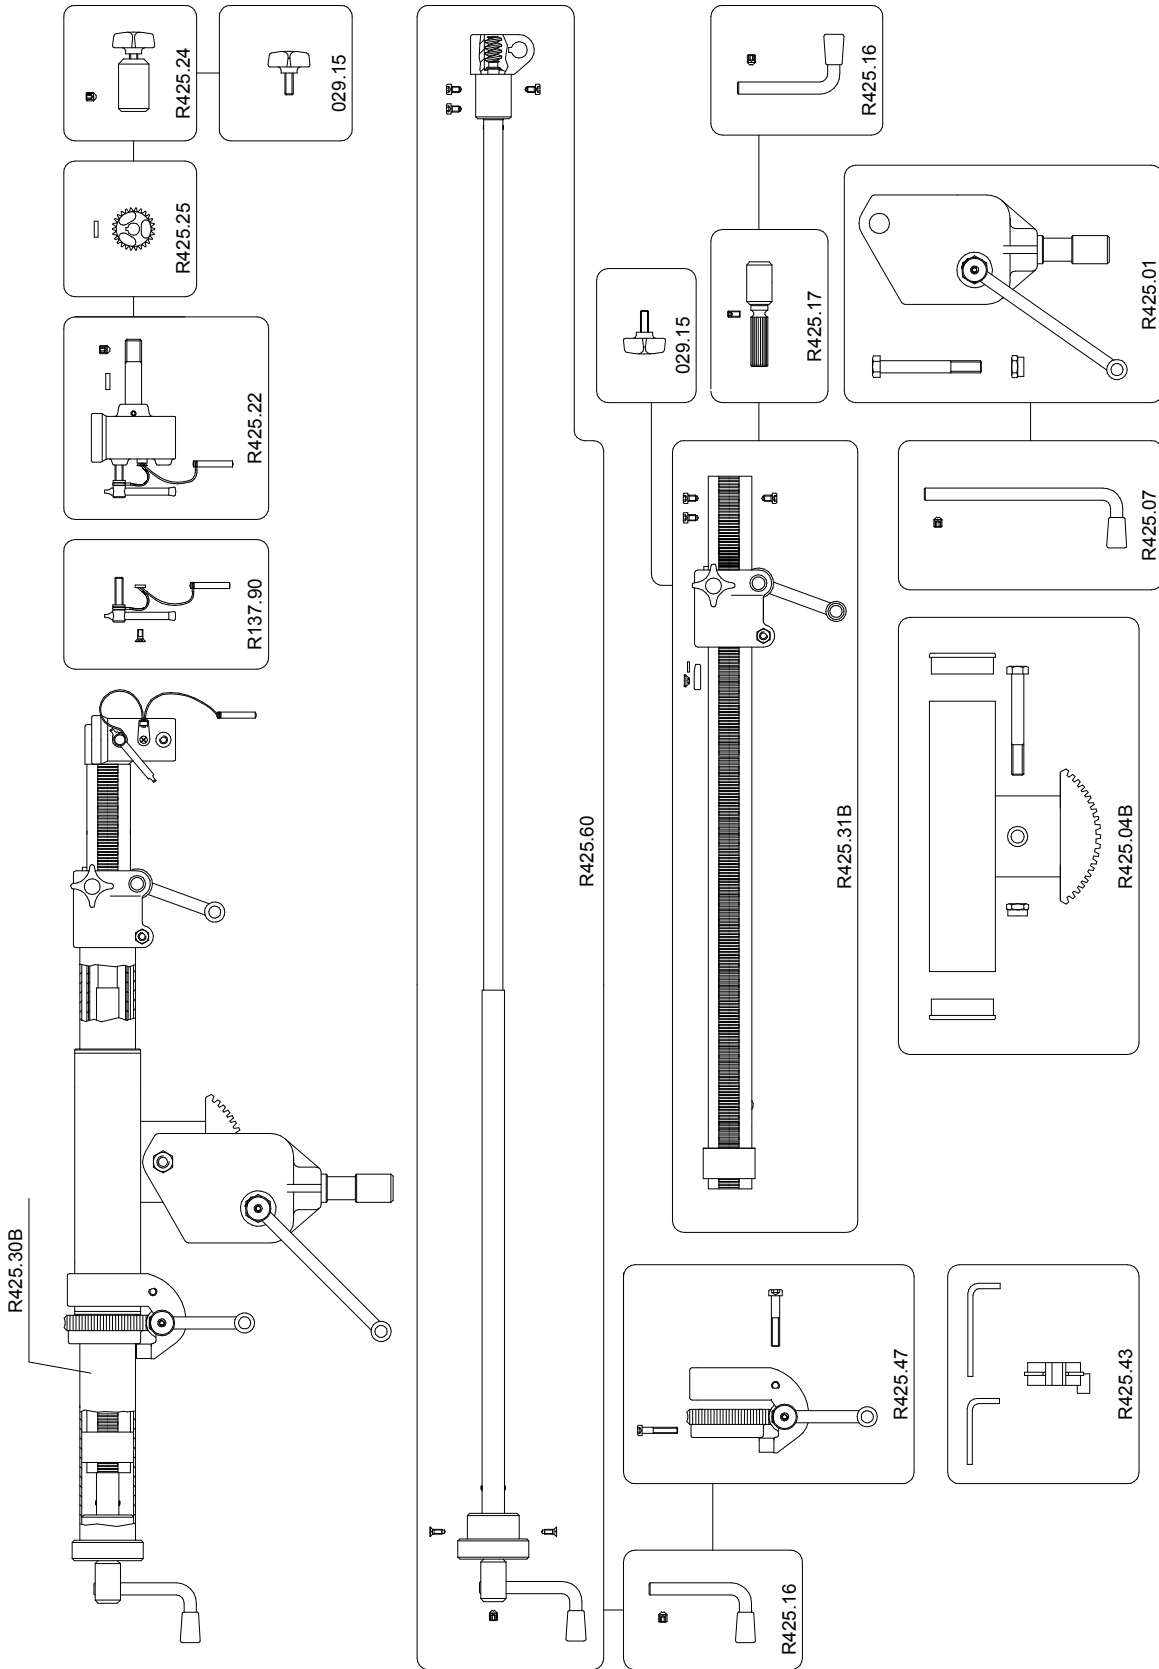

VERSIONE: 003  
DEL: 2011-09-21

FOR SAND BAG ORDER CODE 425.35