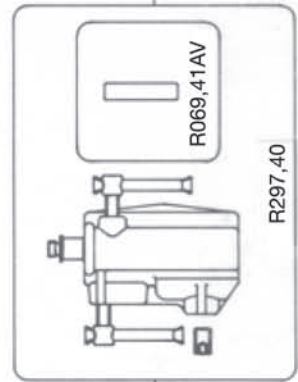

2005-09-30

\* BASE WITHOUT BUSHING ORDER CODE: R197.96

\* OLD VERSION SPIDER ORDER CODE: E197.502Z